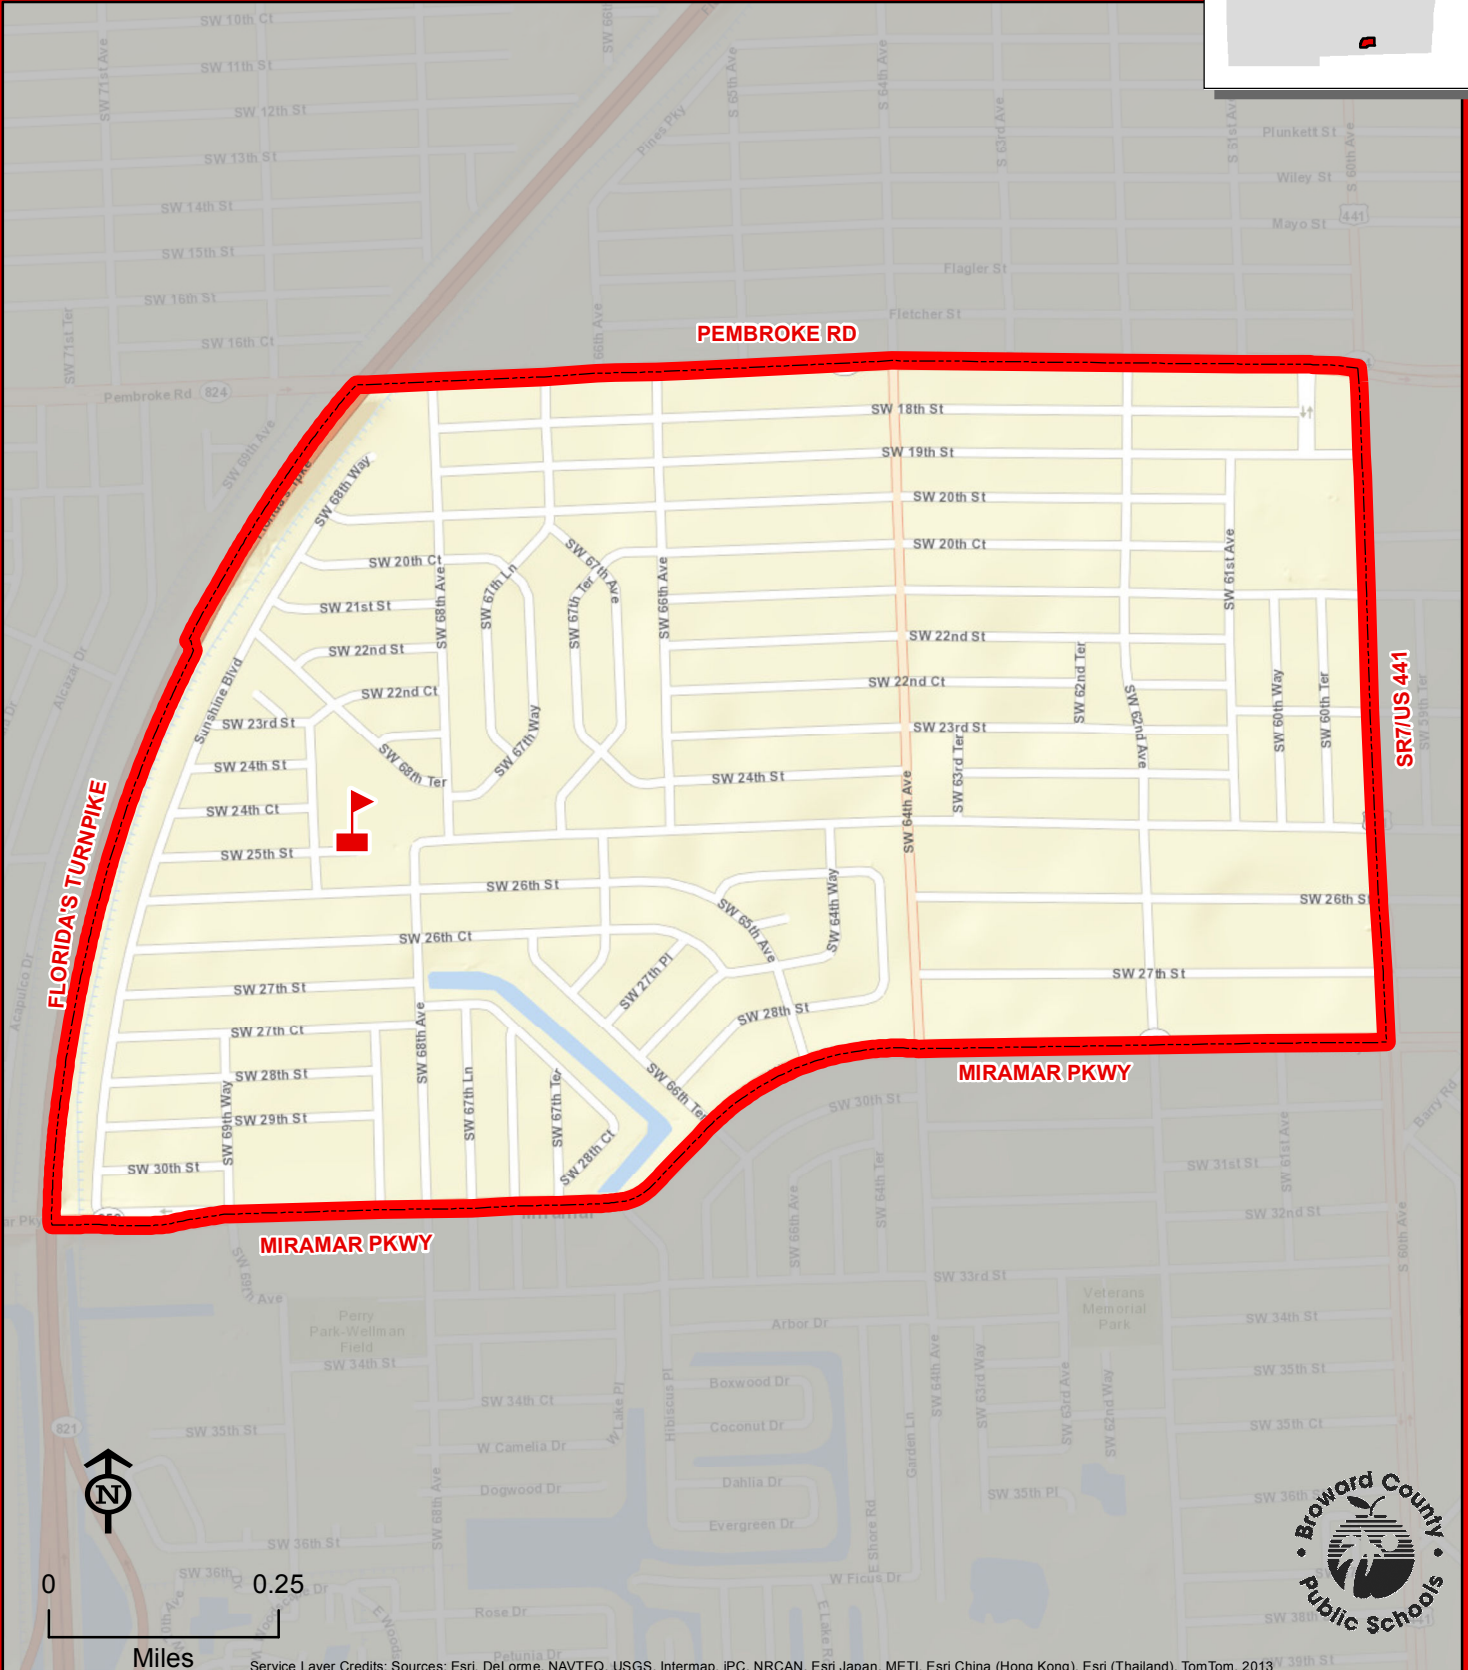

# MIRAMAR ELEMENTARY SCHOOL

6831 SW 26 STREET  
MIRAMAR, FLORIDA 33023  
754-323-6550

Service Layer Credits: Sources: Esri, DeLorme, NAVTEQ, USGS, Intermap, IPC, NRCAN, Esri Japan, METI, Esri China (Hong Kong), Esri (Thailand), TomTom, 2013

THIS MAP IS FOR CONCEPTUAL PURPOSES ONLY AND SHOULD NOT BE USED FOR LEGAL BOUNDARY DETERMINATIONS